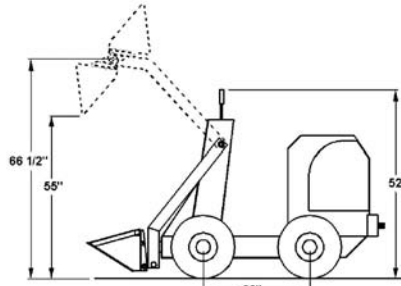

Exceptional ground clearance and weight distribution allows for unmatched maneuverability

Dimensions shown are for SS16 model. SS20 model is slightly longer.

Model	SS16	SS20D
Operating Weight (lbs)	1250	1450
Operating Capacity (lbs)	525	675
Operating Capacity (lbs) with 150lbs counterweights	600	750
Travel Speed – Max (mph)	8.0	8.0
Ground Clearance (in)	6.0	6.0
Engine	24.0 hp Honda GX690 Gasoline	20.0 hp Kubota D722 Diesel
Fuel Tank (gal)	4.0	4.0
Hydraulics – High Circuit	12 GPM @ 3000 psi	12 GPM @ 3000 psi
Hydraulics – Low Circuit	4 GPM @ 3000 psi	4 GPM @ 3000 psi
Hydraulic Tank (gal)	15.0	15.0
Standard Wheels	18x9.50x8 Superlug	18x9.50x8 Superlug
Optional Wheels	18x6.50x8 Superlug 18x8.50x8 Turfmaster	18x6.50x8 Superlug 18x8.50x8 Turfmaster