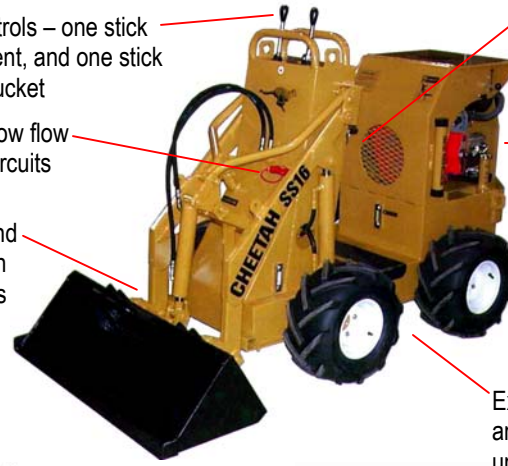

TIGER EQUIPMENT MINI SKID LOADERS

CHEETAH SKID STEER LOADERS PACK A POWERFUL PUNCH WHILE MAINTAINING SUPERIOR STABILITY AND OPERATOR VISIBILITY.

What operator wants to be used as ballast? Put the driver in the middle where there is less chance of being thrown off while doing work.

The design of the Cheetah loader transfers much less movement to the operator, giving them a much smoother, more controlled ride. And being up front allows dramatically improved visibility and control.

With a universal front end and 12 GPM hydraulic circuit standard, it's easy to get the attachment you need for your job.

Simple controls – one stick for movement, and one stick for boom/bucket

High and Low flow hydraulic circuits

Universal front end is compatible with most attachments

Operator stands in the middle of the machine for improved visibility, stability and safety

Standard 24 hp electric start Honda and optional 20 hp Kubota diesel engines provide all the power you need.

Exceptional ground clearance and weight distribution allows for unmatched maneuverability

Dimensions shown are for SS16 model. SS20 model is slightly longer.

Model	SS16	SS20D
Operating Weight (lbs)	1250	1450
Operating Capacity (lbs)	525	675
Operating Capacity (lbs) with 150lbs counterweights	600	750
Travel Speed – Max (mph)	8.0	8.0
Ground Clearance (in)	6.0	6.0
Engine	24.0 hp Honda GX690 Gasoline	20.0 hp Kubota D722 Diesel
Fuel Tank (gal)	4.0	4.0
Hydraulics – High Circuit	12 GPM @ 3000 psi	12 GPM @ 3000 psi
Hydraulics – Low Circuit	4 GPM @ 3000 psi	4 GPM @ 3000 psi
Hydraulic Tank (gal)	15.0	15.0
Standard Wheels	18x9.50x8 Superlug	18x9.50x8 Superlug
Optional Wheels	18x6.50x8 Superlug 18x8.50x8 Turfmaster	18x6.50x8 Superlug 18x8.50x8 Turfmaster

Up to two 75lb counterweights may be added to increase both operating and tipping capacities.

Features and specifications subject to change without notice.

Tiger Equipment
15 Byrd Lane
Rocky Mount, VA 24151
Tel: 540-489-7777
888-54-TIGER
Fax: 540-489-7778
email: tigerequip@aol.com
www.tigerequip.com