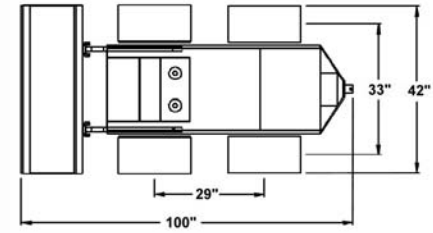

Exceptional ground clearance and weight distribution allows for unmatched maneuverability

Dimensions shown are for SS16 model. SS20 model is slightly longer.

Model	SS16	SS20D
Operating Weight (lbs)	1250	1450
Operating Capacity (lbs)	525	675
Operating Capacity (lbs) with 150lbs counterweights	600	750
Travel Speed – Max (mph)	8.0	8.0
Ground Clearance (in)	6.0	6.0
Engine	24.0 hp Honda GX690 Gasoline	20.0 hp Kubota D722 Diesel
Fuel Tank (gal)	4.0	4.0
Hydraulics – High Circuit	12 GPM @ 3000 psi	12 GPM @ 3000 psi
Hydraulics – Low Circuit	4 GPM @ 3000 psi	4 GPM @ 3000 psi
Hydraulic Tank (gal)	15.0	15.0
Standard Wheels	18x9.50x8 Superlug	18x9.50x8 Superlug
Optional Wheels	18x6.50x8 Superlug 18x8.50x8 Turfmaster	18x6.50x8 Superlug 18x8.50x8 Turfmaster