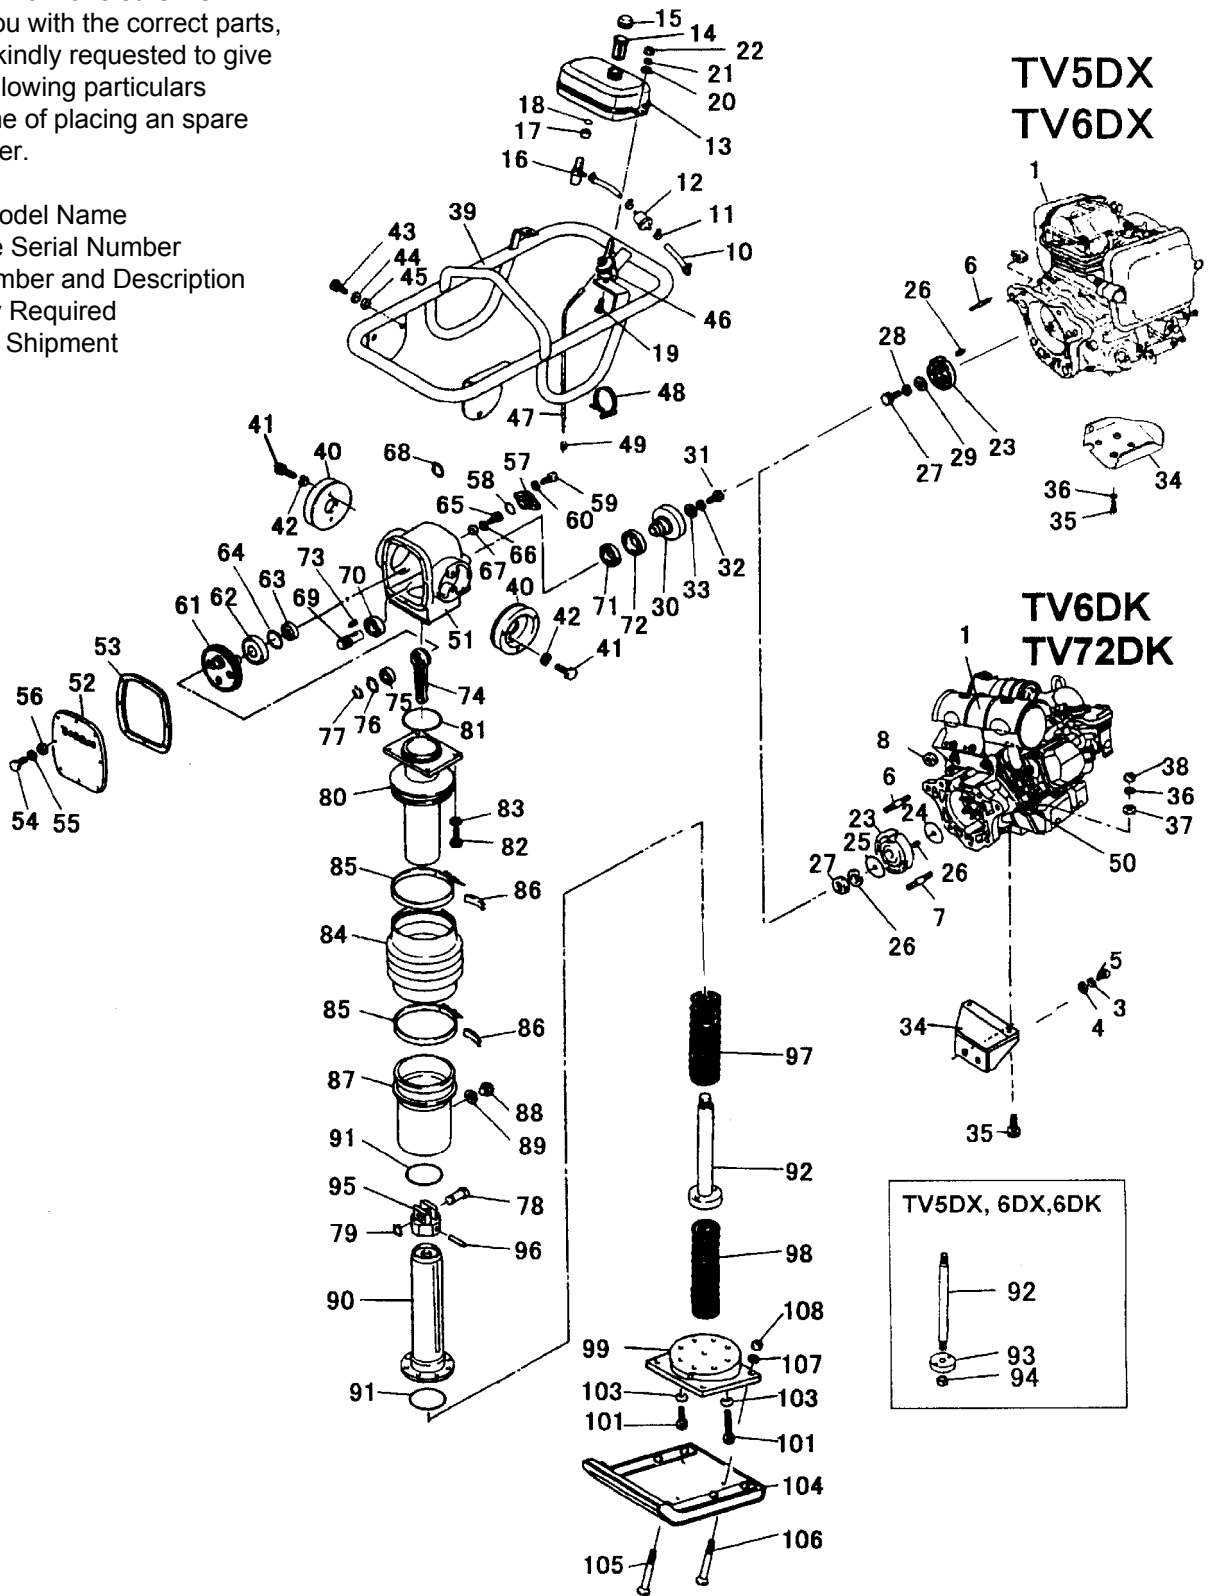

Spare Parts Catalogue

Vibratory Rammer

Model: **TV5DX**

Model: **TV6DX**

Model: **TV6DK**

Model: **TV72DK**

TIGER EQUIPMENT

315 PELL AVE., ROCKY MOUNT, VIRGINIA, 24151

- Exact Model Name
- Machine Serial Number
- Part Number and Description
- Quantity Required
- Mode of Shipment

Ref. No.	Part No.	Description	TV5DX	TV6DX	TV6DK	TV72DK
1		Engine, Honda GX100	1	1		
	8312101000	Engine, GX120K1KRA4			1	1
2	0180210358	Bolt, M10x35			2	2
3	0251210001	Spring Washer, M10			2	2
4	0933110321	Washer, 25x10.5x3.2t			2	2
5						
6		Stud Bolt, M10x32	4	4		
	8372101060	Stud Bolt, M10x53			3	3
7	8372101050	Stud Bolt, M10x80		1	1	1
8		Flange Nut, M10	4	4		
	8372101070	Nut, M10			4	4
9						
10		Fuel Hose (L200)	1	1		
		Fuel Hose (L170)	1	1		
	8302101030	Fuel Hose (L80)	1	1		1
	0851259980	Fuel Hose (L110)			2	
	8372101020	Fuel Hose (L160)				1
11	8002101040	Hose Clamp	4	4		
	8401130200	Hose Clamp			4	4
12	8002107010	Line Filter	1	1	1	1
13	8442104003	Fuel Tank Compl.	1			
	8392102003	Fuel Tank Compl.		1	1	1
14	8442106000	Fuel Filter	1	1	1	1
15	8401130502	Fuel Tank Cap Compl.	1	1	1	1
16	8111130300	Fuel Strainer Assy.	1	1	1	1
17	8442105000	Grommet	1	1	1	1
18	0401401601	O Ring, S16	1	1	1	1
19	0180208254	Bolt, M8x25	2	2	2	2
20	0933110201	Washer, t1.6x8.5x25	2	2	2	2
21	0251208001	Spring Washer, M8	2	2	2	2
22	0902010810	Nylock Nut, M8	2	2	2	2
23	8442102000	Centrifugal Clutch	1	1	1	1
24	8442102030	Side Plate (A)	1	1	1	1
25	8442102040	Side Plate (B)	1	1	1	1
26		Woodruf Key	1	1		
	0312104133	Woodruf Key			1	1
27	0181412370	Nut, M12 (Fine-Thread)	1	1	1	1
28	0251212001	Spring Washer, M12	1	1	1	1
29						
30	8442103000	Clutch Housing	1	1		
					1	1
31	0180208208	Bolt, M8x20, 8T	1	1	1	1
32	0251208001	Spring Washer, M12	1	1	1	1
33	0933110221	Washer, t3.2x8.5x25	1	1	1	1
34		Engine Guard	1			
	8372105000	Engine Stay		1	1	1
35	0180208308	Bolt, M8x30, 8T	4			
35	0180208458	Bolt, M8x45, 8T		2	2	2
36	0251208001	Spring Washer, M8	4	2	2	2